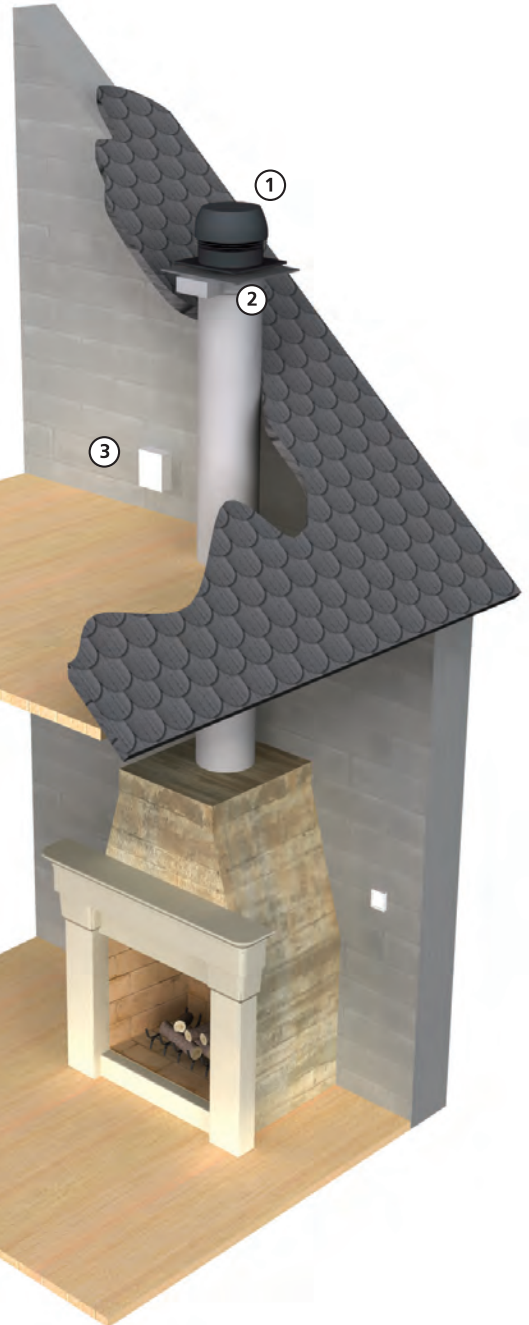

EcoDamper System

Keep the Cold Air Out, and the Cool Look In!

Mechanical Venting of Fireplaces

- *Eliminates the need for glass doors*
- *Low profile*
- *Conserves energy*
- *Built to last*

*MFD – Mechanical
Fireplace Damper*

EcoDamper System

The environmentally friendly ENERVEX EcoDamper System is the first completely automated draft and damper system for use with gas fireplaces. The EcoDamper System quietly manages a perfect draft and prevents excess heat from escaping through the chimney when the fireplace is not in use. It eliminates the need for glass doors, opening up many new design options while allowing for a larger view area of the fire and a more natural look.

The system consists of the RS Chimney Fan, the Mechanical Fireplace Damper (MFD) and the ADC100 Control.

① RS Chimney Fan

Made of high quality, recycled cast aluminum, RS Chimney Fans maintain the perfect draft. The fan features a whisper quiet, enclosed direct drive variable speed motor.

③ ADC100 Control

The ADC100 Control, for gas fireplaces, features a draft switch that shuts the appliance off when there is not enough draft, protecting your family from dangerous flue gasses. The control also features an integrated damper relay and interlocks up to two fireplaces. This control can be discreetly hidden behind an access panel or inside a cabinet.