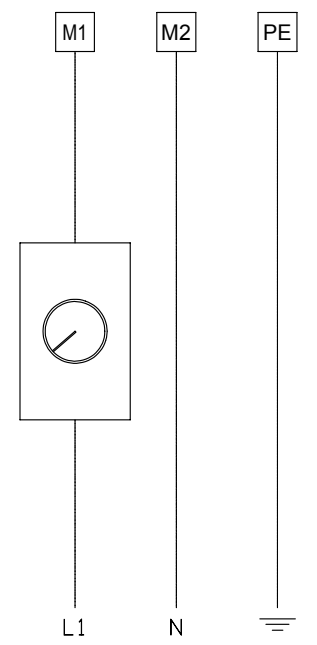

**DO NOT DISCARD JUNCTION BOX-
CAPACITOR INSIDE**

FAN SPEED CONTROL

**POWER SUPPLY
1 X 120 VAC**

— Factory Wired — Field Wiring
+ Not Connected + Connected