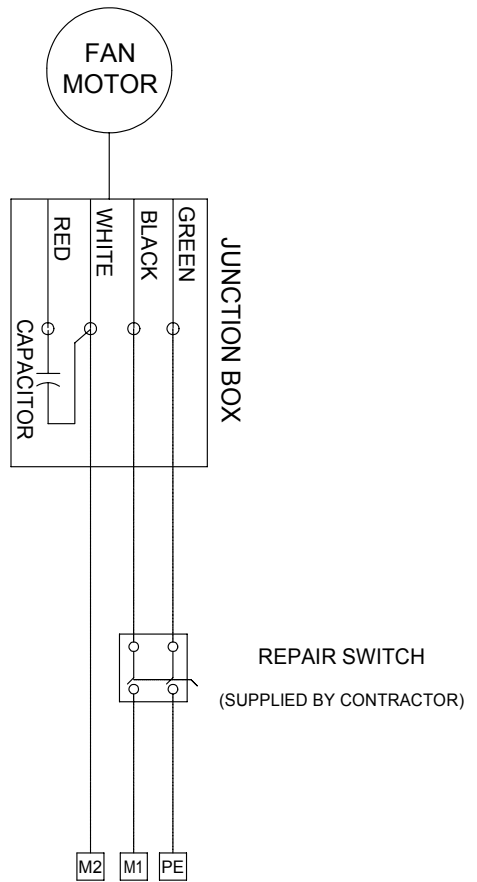

**DO NOT DISCARD JUNCTION BOX-
CAPACITOR INSIDE**

FAN SPEED CONTROL

**POWER SUPPLY
1 X 120 VAC**

— Factory Wired — Field Wiring
+ Not Connected + Connected